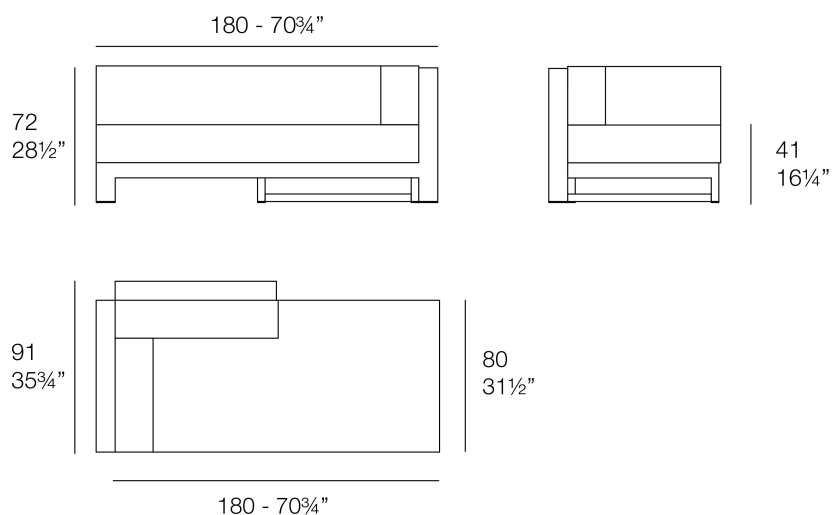

maintains the geometric lines of the collection without compromising comfort.

It offers a wide variety of modules to create versatile and personalised compositions.

Weight: 34.19 Kg

POSIDONIA Chaiselongue Módulo Izquierdo
POSIDONIA Chaiselongue Left Section