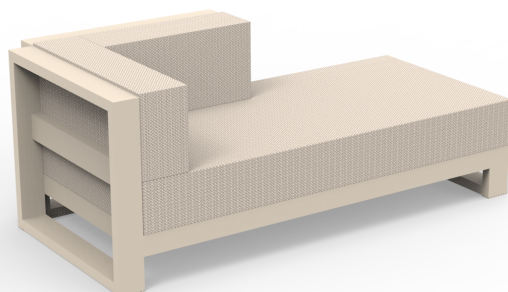

Info

Description

The Posidonia modular sofa, designed by Ramón Esteve, stands out for its thermo-lacquered aluminium structure, prepared to withstand any climatic condition. The upholstery, composed of latest-generation foams,