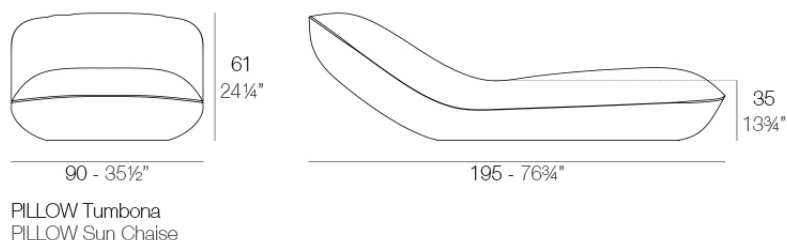

Info

Description

Made of polyethylene resin by rotational moulding. 100% Recyclable. Item suitable for indoor and outdoor use. Available in different finishes.

Weight: 33.37 Kg

Finishes

finishes

BASIC

Ref. 55013