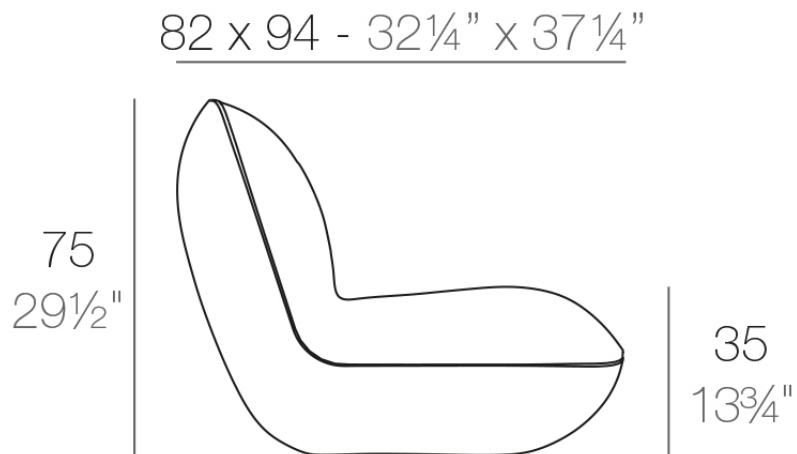

Info

Description

Made of polyethylene resin by rotational moulding. 100% Recyclable. Item suitable for indoor and outdoor use. Available in different finishes.

Weight: 16 Kg

PILLOW Butaca
PILLOW Lounge Chair