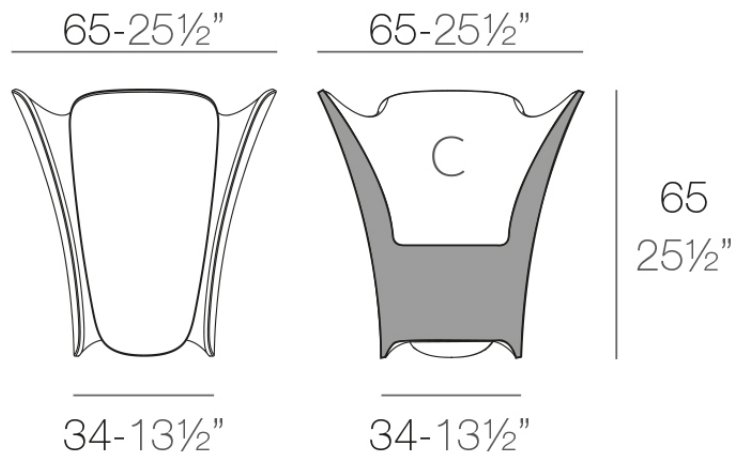

Info

Description

Pot made of polyethylene resin by rotational moulding. 100% Recyclable. Item suitable for indoor and outdoor use. Available in different finishes.

Weight: 8.03 Kg

PEZZETTINA Maceta 65

C = 35 L