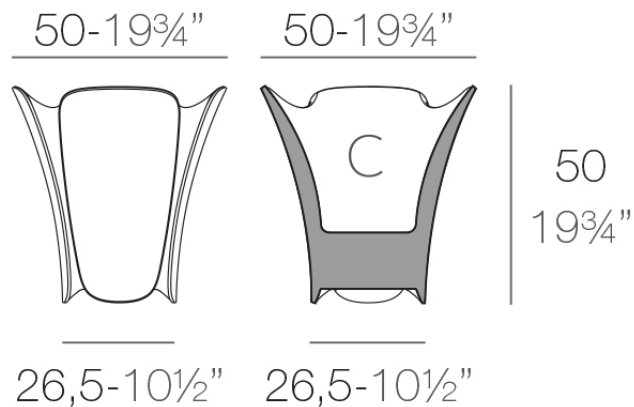

Info

Description

Pot made of polyethylene resin by rotational moulding. 100% Recyclable. Item suitable for indoor and outdoor use. Available in different finishes.

Weight: 5.02 Kg

PEZZETTINA Maceta 50
PEZZETTINA Planter 50

C = 18 L
C = 4³/₄ gal

Finishes

finishes

BASIC

Ref. 56006A

orange

notte blue

crema