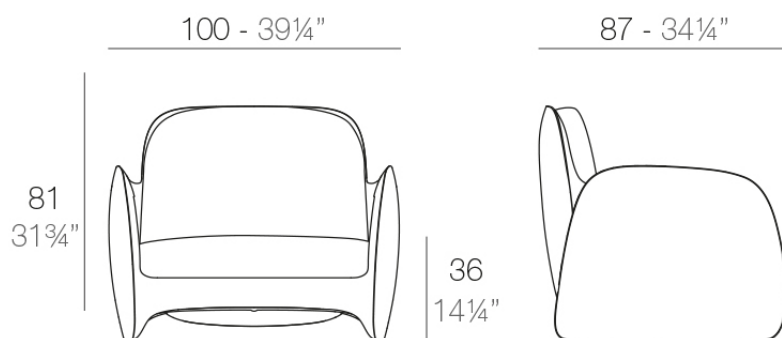

### Description

Made of polyethylene resin by rotational moulding. 100% Recyclable. Item suitable for indoor and outdoor use. Available in different finishes.

Weight: 29.88 Kg

PEZZETTINA Butaca  
PEZZETTINA Lounge Chair