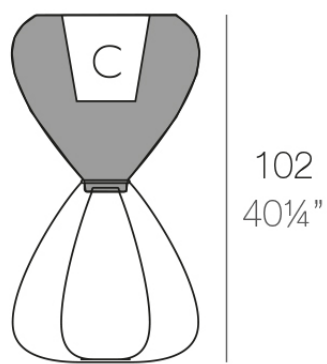

### Description

Pot made of polyethylene resin by rotational moulding. 100% Recyclable.  
Item suitable for indoor and outdoor use. Available in different finishes.

Ø55-Ø21¾"

PAL Macetero 102    C = 20 L  
PAL Planter 102    C = 5½ gal