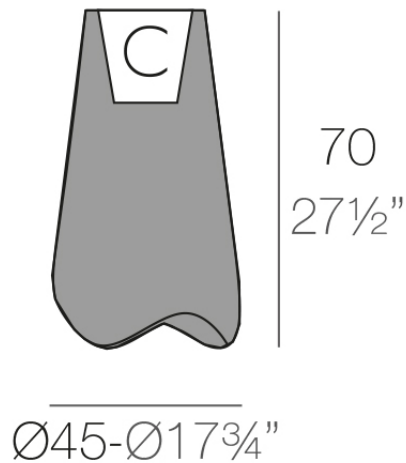

Info

Description

Pot made of polyethylene resin by rotational moulding. 100% Recyclable. Item suitable for indoor and outdoor use. Available in different finishes.

Weight: 4.5 Kg

PAL Macetero 70

C = 10 L

PAL Planter 70