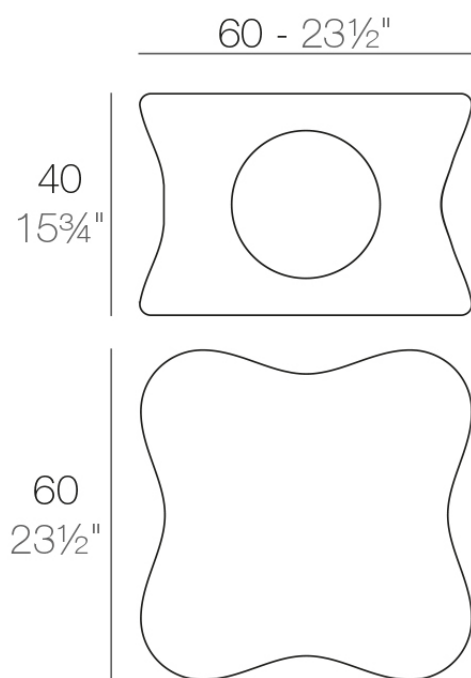

### Description

Made of polyethylene resin by rotational moulding. 100% Recyclable. Item suitable for indoor and outdoor use. Available in different finishes.

Weight: 9.5 Kg

PAL Mesa Baja  
PAL Low Table