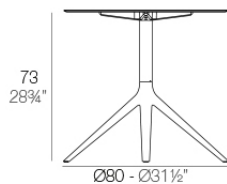

### Description

Extruded aluminum tube with cast aluminum base coated with epoxy baked painting. Item suitable for indoor and outdoor use. Table top not included.

Weight: 5.18 Kg

BASE 4 LEGS - BASE 4 PATAS