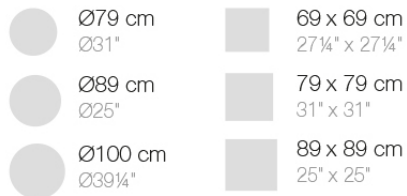

TABLE TOPS OPTIONS - OPCIONES SOBRES