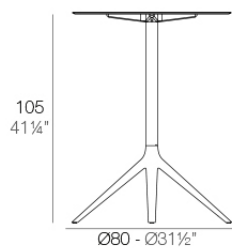

Info

Description

Extruded aluminum tube with cast aluminum base coated with epoxy baked painting. Item suitable for indoor and outdoor use. Table top not included.

Weight: 4.67 Kg

BASE 4 LEGS - BASE 4 PATAS

fixed top / fijo ref: 65020

fixed for glass / fijo para vidrio ref: 65020V

MARI-SOL BASE MESA Ø80 H105

MARI-SOL TABLE BASE Ø31½" H41¼"

TABLE TOPS OPTIONS - OPCIONES SOBRES

69 x 69 cm
27¼" x 27¼"

Finishes

finishes