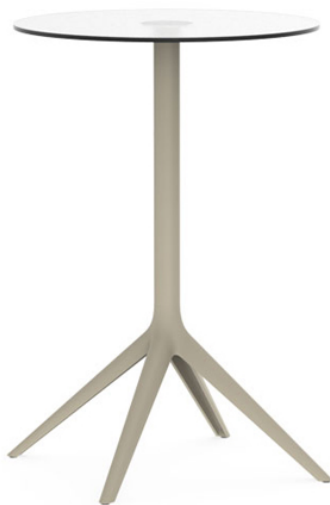

Mari-sol table base ø80 h:105cm

by Eugeni Quitllet

Mari-sol Collection, designed by Eugeni Quitllet for Vondom, is composed by a design table that **combines technology in its function with sensuality** in its shape. The answer for adorning terraces around the world.

Info

Description

Extruded aluminum tube with cast aluminum base coated with epoxy baked painting. Item suitable for indoor and outdoor use. Table top not included.

Weight: 4.67 Kg

BASE 4 LEGS - BASE 4 PATAS

fixed top / fijo ref: 65020

fixed for glass / fijo para vidrio ref: 65020V

MARI-SOL BASE MESA Ø80 H105

MARI-SOL TABLE BASE Ø31½" H41¼"

TABLE TOPS OPTIONS - OPCIONES SOBRES

69 x 69 cm
27¼" x 27¼"

Finishes

finishes

Fixed
Ref. 65020

white

british gray

traffic gray

black

ecru

crema

castoro fiber