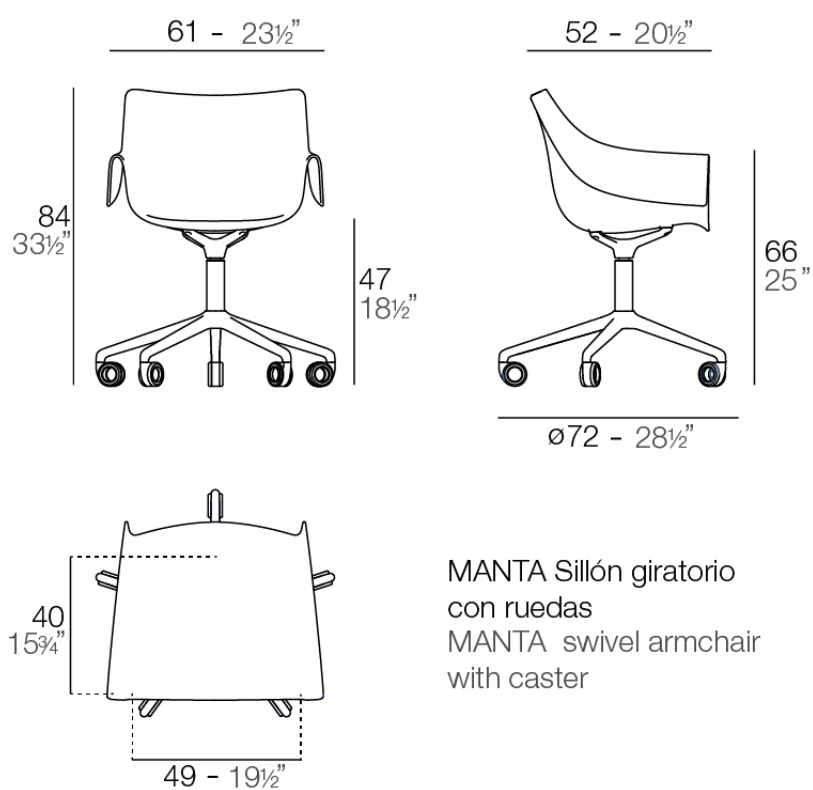

## Manta swivel caster armchair

by Eugeni Quitllet

New outdoor and indoor chair collection. The versatile Manta chair adapts perfectly to any space, whether in a home, office, or public setting. This is all possible thanks to an interchangeable design made up of seats and bases to create countless combinations.

### Description

Weight: 7.53 Kg

MANTA Sillón giratorio  
con ruedas  
MANTA swivel armchair  
with caster