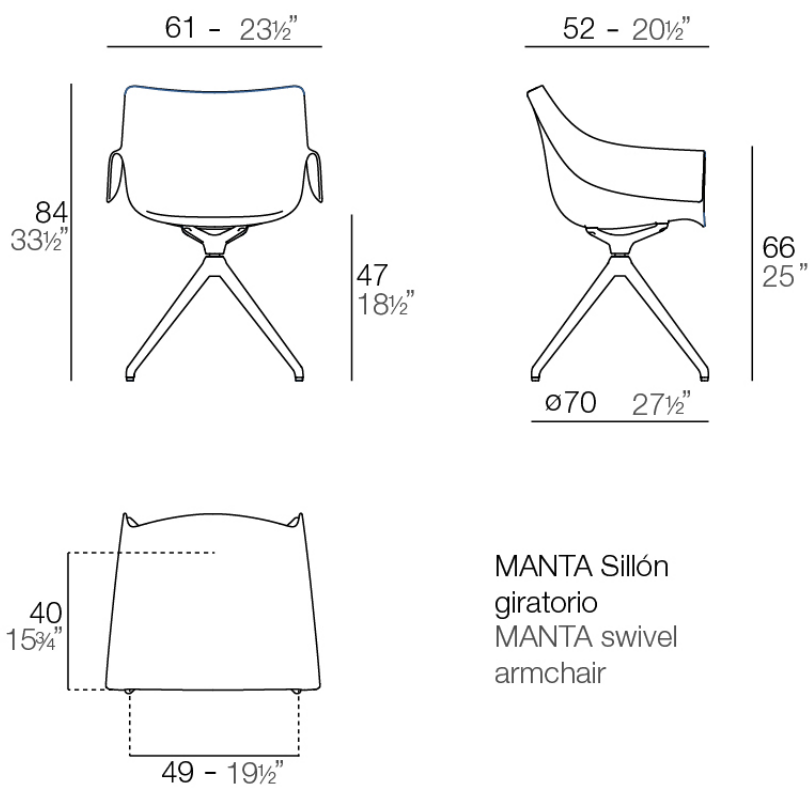

Manta swivel armchair

by Eugeni Quitllet

New outdoor and indoor chair collection. The versatile Manta chair adapts perfectly to any space, whether in a home, office, or public setting. This is all possible thanks to an interchangeable design made up of seats and bases to create countless combinations.

Info

Description

Weight: 8.61 Kg

MANTA Sillón
giratorio
MANTA swivel
armchair

Finishes

finishes

BASIC PP
Ref. 65053

melon

white

black

ecru

tortora

Available in various colors

legs

LEGS
Ref. 65053E

white