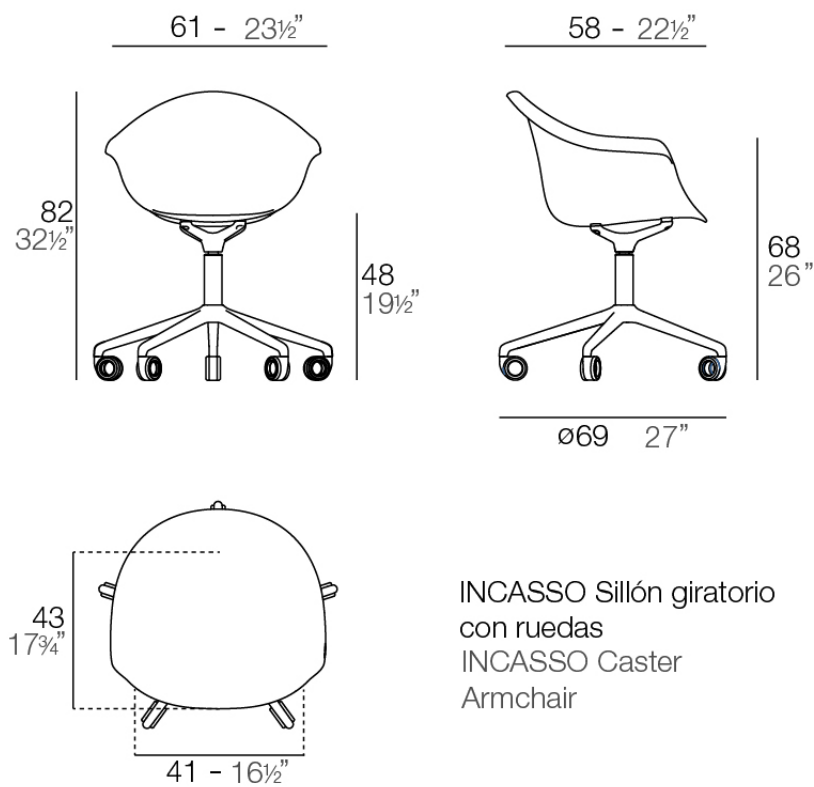

### Description

Made from polypropylene and reinforced with fiberglass manufactured by gas injection. Available in various colors. Suitable for indoor and outdoor use.

Weight: 7.53 Kg

INCASSO Sillón giratorio  
con ruedas  
INCASSO Caster  
Armchair