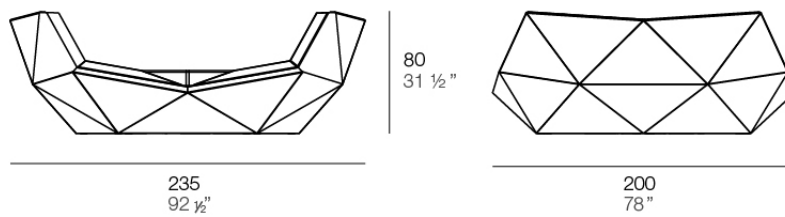

### Description

Weight: 80 Kg

IGLU daybed  
IGLU daybed