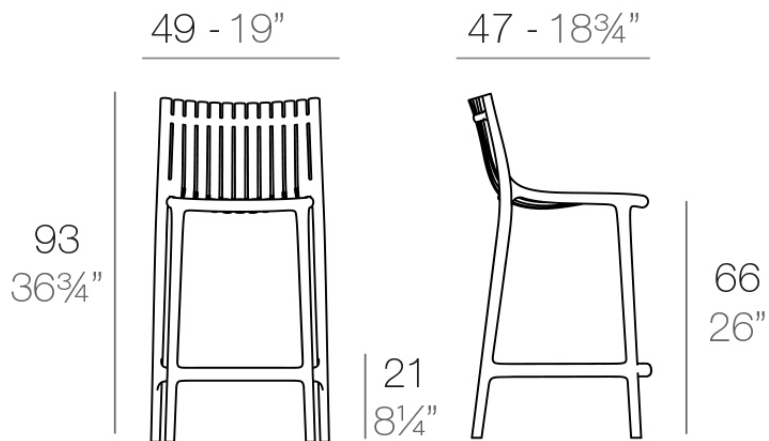

Info

Description

Made of injected polypropylene with fiber glass. Stackable. Available in several colors. Item suitable for indoor and outdoor use.

Weight: 6 Kg

IBIZA Taburete 93

IBIZA Bar Stool 36³/₄"

Finishes