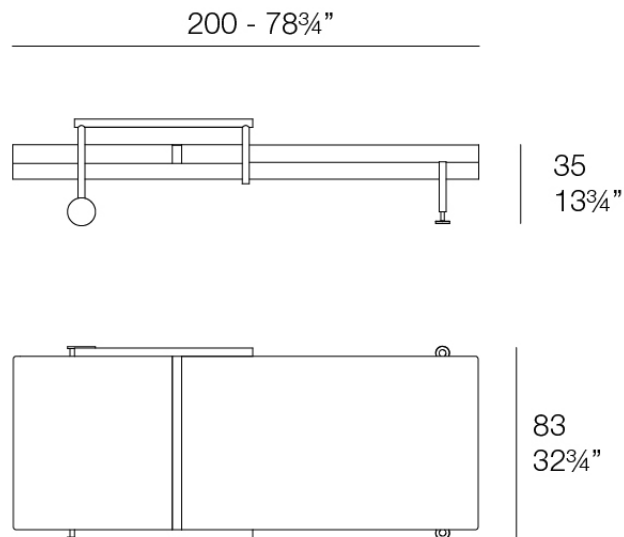

Weight: 50.19 Kg

HAMPTONS Tumbona
HAMPTONS Sun Lounger

Finishes

finishes

ALUMINIUM

Ref. 54809

white

british gray