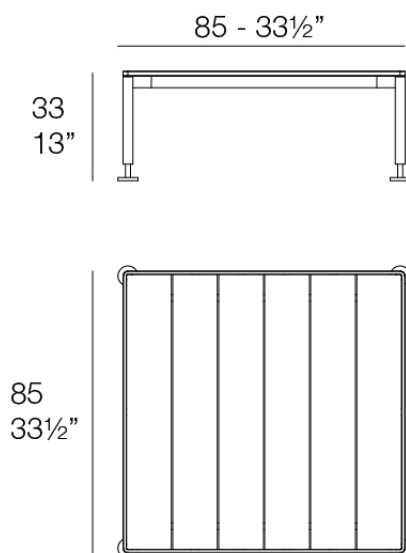

The polished aluminium legs add a touch of elegance and shine. Available in a wide variety of colours for both the aluminium frame and the HPL surface.

Weight: 31.91 Kg

HAMPTONS Mesa Baja 85x85x33  
HAMPTONS Low Table 33 1/2"x33 1/2"x13"