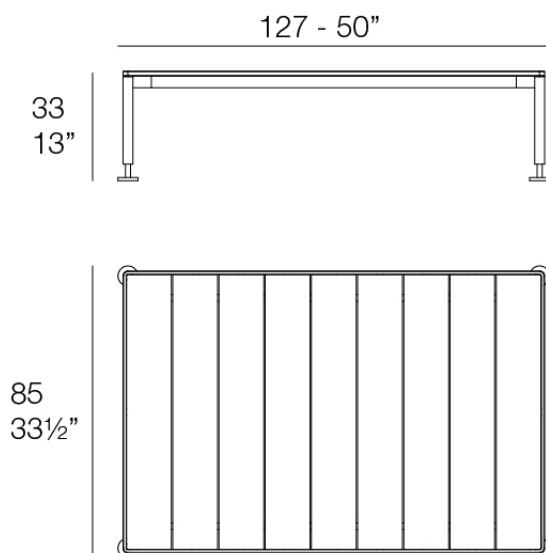

Info

Description

The low table in the collection stands out for its aluminium structure, which makes it lightweight and sturdy, ideal for outdoor use. The surface is made of HPL sheets, a durable and easy to maintain material.

The polished aluminium legs add a touch of elegance and shine. Available in a wide variety of colours for both the aluminium frame and the HPL surface.

Weight: 34.74 Kg

HAMPTONS Mesa Baja 127x85x33
HAMPTONS Low Table 50"x33 1/2"x13"