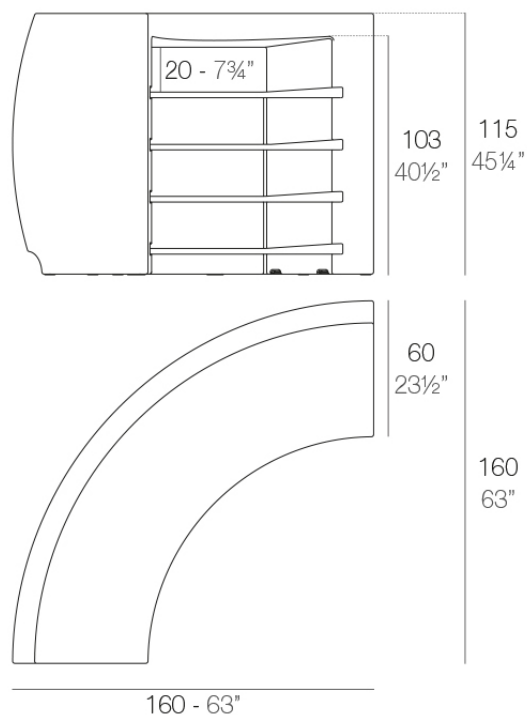

Info

Description

Made of polyethylene resin by rotational moulding. 100% Recyclable. Item suitable for indoor and outdoor use. Available in different finishes.

Weight: 60.2 Kg

FIESTA Barra curva
FIESTA Curved counter