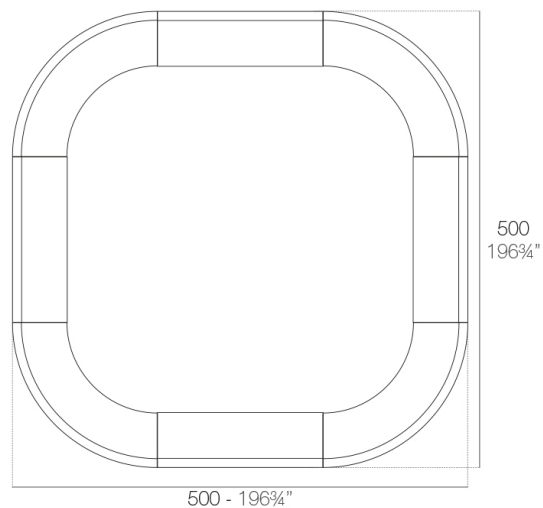

### Description

Made of polyethylene resin by rotational moulding. 100% Recyclable. Item suitable for indoor and outdoor use. Available in different finishes.

Weight: 54.2 Kg

FIESTA 180 Barra  
FIESTA 180 Counter

## Combinations

---

**2 x 56001** Barra - 180 Counter  
**4 x 56002** Barra curva - Curved counter

**4 x 56001** Barra - 180 Counter  
**4 x 56002** Barra curva - Curved counter