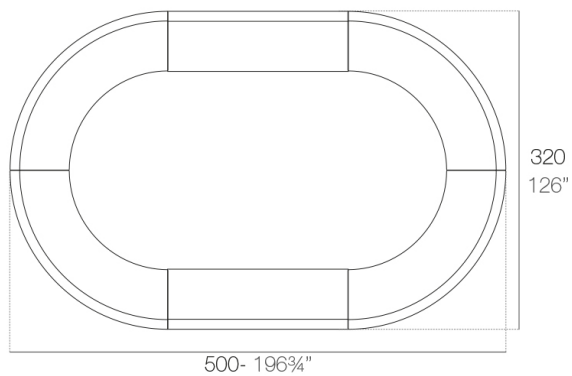

### Description

Made of polyethylene resin by rotational moulding. 100% Recyclable. Item suitable for indoor and outdoor use. Available in different finishes.

Weight: 54.2 Kg

FIESTA 180 Barra  
FIESTA 180 Counter

## Combinations

---

**2 x 56001** Barra - 180 Counter  
**4 x 56002** Barra curva - Curved counter

**4 x 56001** Barra - 180 Counter  
**4 x 56002** Barra curva - Curved counter