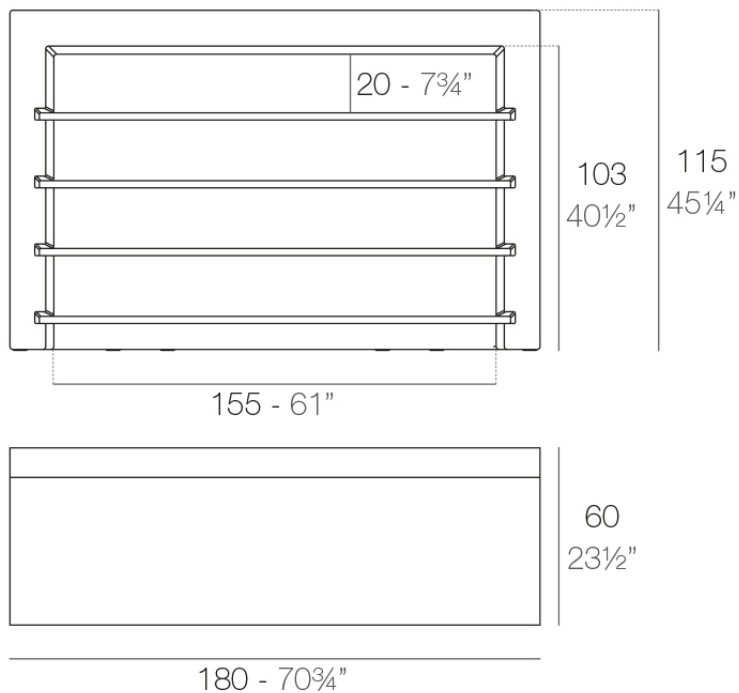

### Description

Made of polyethylene resin by rotational moulding. 100% Recyclable. Item suitable for indoor and outdoor use. Available in different finishes.

Weight: 54.2 Kg

FIESTA 180 Barra  
FIESTA 180 Counter