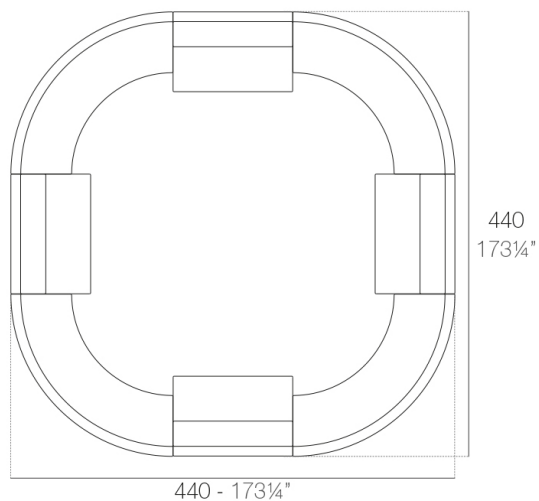

Combinations

---

4 x 56023 120 Barra - 120 Counter
4 x 56002 Barra curva - Curved counter