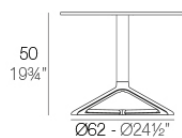

Delta table base h:50cm

by Jorge Pensi

The Delta furniture design collection, designed by Jorge Pensi for Vondom. Is made to fit in with exterior or interior contemporary spaces.

Info

Description

Extruded aluminum tube with cast aluminum base coated with epoxy baked painting. Item suitable for indoor and outdoor use. Table top not included.

Weight: 0.71 Kg

BASE - BASE

fixed top / fijo ref. 66006
collapsible top / abatible ref. 66006T
fixed for glass / fijo para vidrio ref. 66006V

DELTA BASE MESA Ø62 H50
DELTA TABLE BASE Ø24 1/2" H19 3/4"

TABLE TOPS OPTIONS - OPCIONES SOBRES