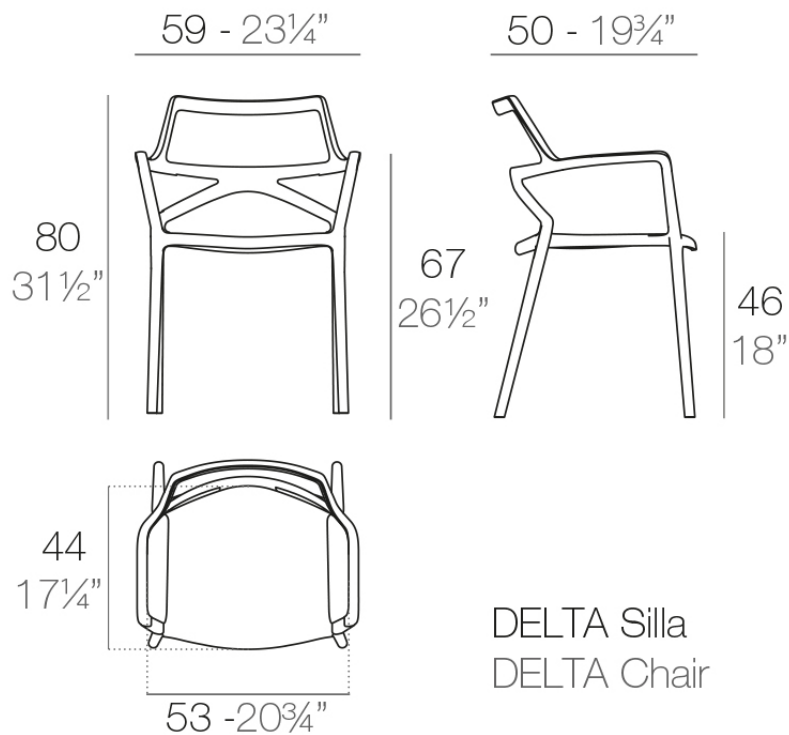

Delta chair with armrests

by Jorge Pensi

The Delta furniture design collection, designed by Jorge Pensi for Vondom. Is made to fit in with exterior or interior contemporary spaces.

Info

Description

Made of injected polypropylene with fiber glass. Stackable. Available in several colors. Item suitable for indoor and outdoor use.

Weight: 4.02 Kg

Accessories

- **Fabric**

Fabric

Finishes

finishes

BASIC PP
Ref. 66026

white