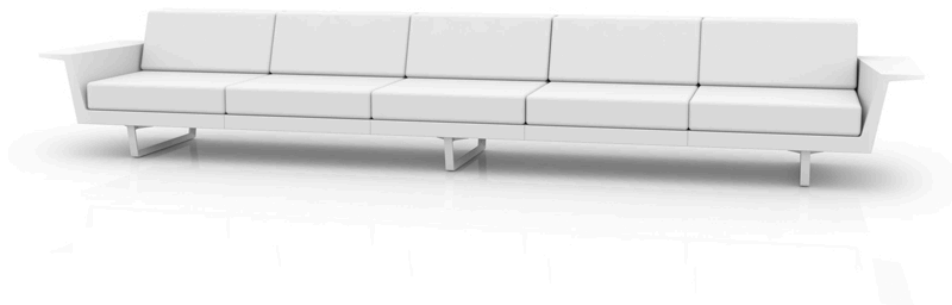

Delta sofa 5 seat

by Jorge Pensi

The Delta furniture design collection, designed by Jorge Pensi for Vondom. Is made to fit in with exterior or interior contemporary spaces.

Info

Description

Modular sofa made of polyethylene resin by rotational moulding with tubular structure made of aluminium and legs made of cast aluminium. 100% Recyclable. Item suitable for indoor and outdoor use. Available in different finishes.

Weight: 118.26 Kg

DELTA Sofá Modular 5 plazas
DELTA Sectinal Sofa 5 seats

Finishes

finishes

BASIC

Ref. 76012

orange

notte blue