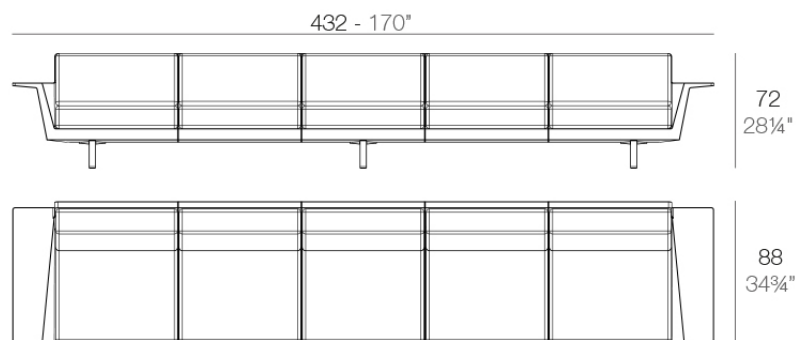

Weight: 118.26 Kg

DELTA Sofá Modular 5 plazas
DELTA Sectinal Sofa 5 seats

Finishes

finishes

BASIC

Ref. 76012

orange

notte blue