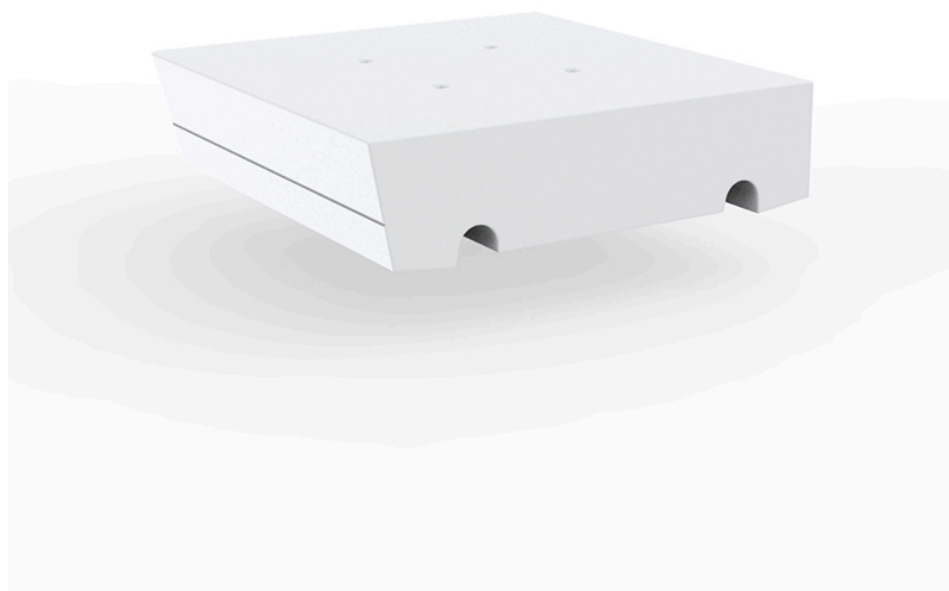

## Delta corner lamp

by Jorge Pensi

The Delta furniture design collection, designed by Jorge Pensi for Vondom. Is made to fit in with exterior or interior contemporary spaces.

### Description

Made of polyethylene resin by rotational moulding. 100% Recyclable. Item suitable for indoor and outdoor use. Available in different finishes.

Weight: 11.7 Kg