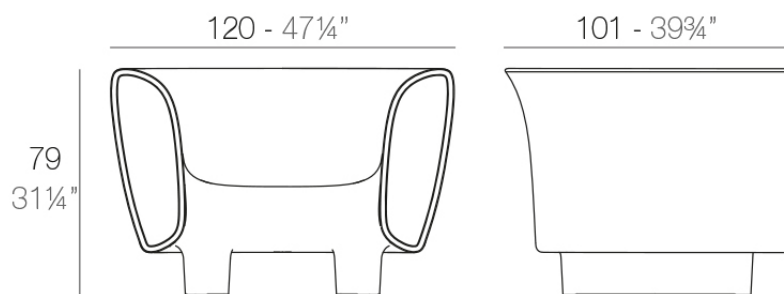

Info

Description

Made of polyethylene resin by rotational moulding. 100% Recyclable. Item suitable for indoor and outdoor use. Available with different finishes.

Weight: 31.95 Kg

BUM BUM Butaca
BUM BUM Lounce Chair