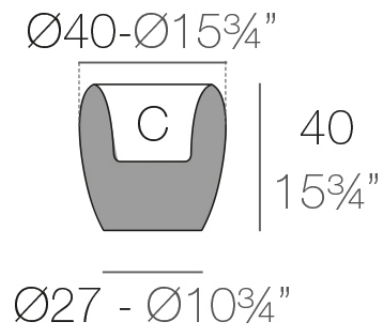

Info

Description

Pots made of polyethylene resin by rotational moulding. 100% Recyclable. Item suitable for indoor and outdoor use. Available in different finishes.

Weight: 3.5 Kg

BLOW Macetero 40 C = 10 L
BLOW Planter 40 C = 2 $\frac{3}{4}$ gal