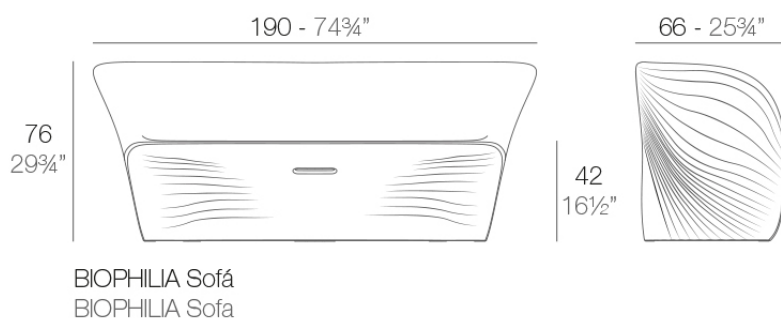

### Description

Made of polyethylene resin by rotational moulding. 100% Recyclable. Item suitable for indoor and outdoor use. Available in different finishes.

Weight: 30.89 Kg