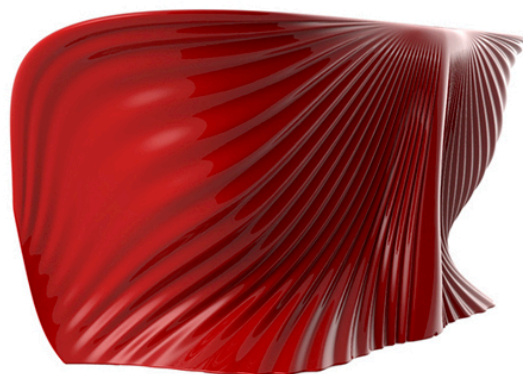

## Biophilia sofa

by Ross Lovegrove

The Biophilia furniture design collection, by Ross Lovegrove, explores a new avenue of design that forms a dialogue between time, shape and space. It combines the trend-setting natural design of the Sagrada Família by Antonio Gaudí, VONDOM's expertise in advanced rotational moulding technology and the ongoing line of research of digital transference into contemporary design.