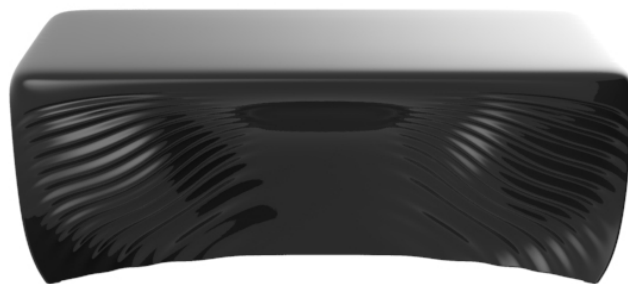

Biophilia coffee table 101x67x

by Ross Lovegrove

The Biophilia furniture design collection, by Ross Lovegrove, explores a new avenue of design that forms a dialogue between time, shape and space. It combines the trend-setting natural design of the Sagrada Família by Antonio Gaudí, VONDOM's expertise in advanced rotational moulding technology and the ongoing line of research of digital transference into contemporary design.

Info

Description

Made of polyethylene resin by rotational moulding. 100% Recyclable. Item suitable for indoor and outdoor use. Available in different finishes.

Weight: 15 Kg

Finishes

finishes

BASIC

Ref. 59004