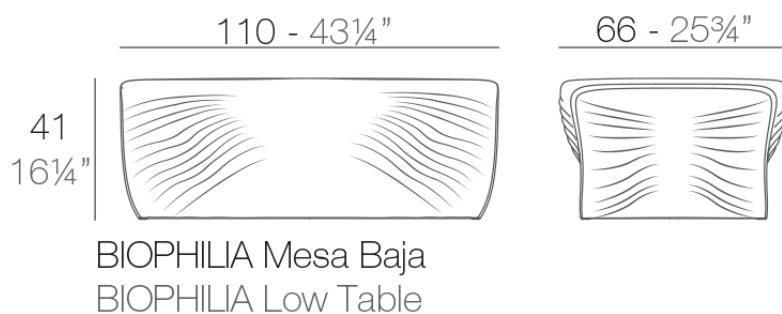

Info

Description

Made of polyethylene resin by rotational moulding. 100% Recyclable. Item suitable for indoor and outdoor use. Available in different finishes.

Weight: 15 Kg

Finishes

finishes

BASIC

Ref. 59004