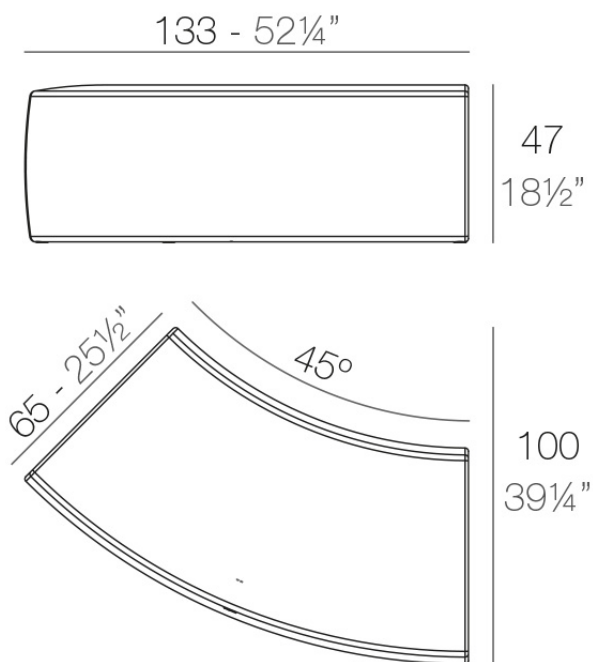

### Description

Made of polyethylene resin by rotational moulding. 100% Recyclable. Item suitable for indoor and outdoor use. Available in different finishes.

Weight: 25.2 Kg

AND Banco  
AND Bench