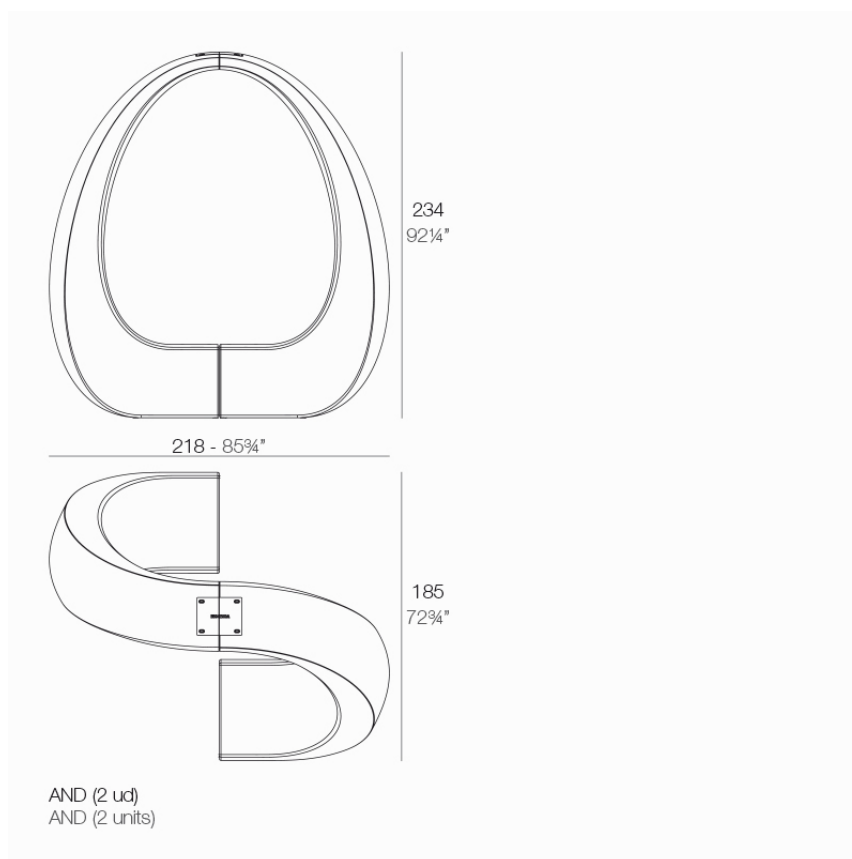

### Description

Made of polyethylene resin by rotational moulding. 100% Recyclable. Item suitable for indoor and outdoor use. Available in different finishes.

Weight: 87.22 Kg