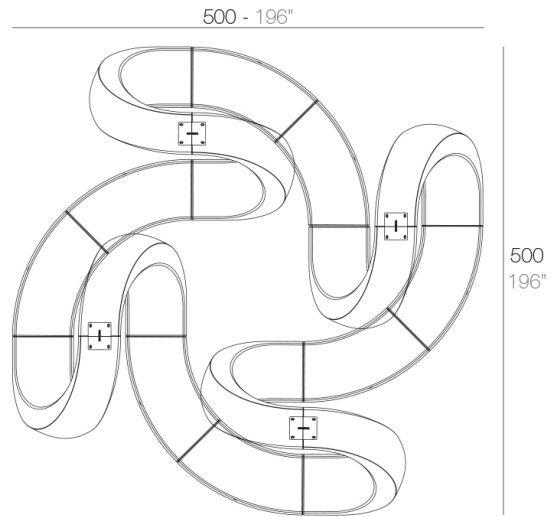

### Description

Made of polyethylene resin by rotational moulding. 100% Recyclable. Item suitable for indoor and outdoor use. Available in different finishes.

Weight: 87.22 Kg

## Combinations

---

**8 x 60007** AND - AND  
**8 x 60006** AND Banco - AND Bench

**4 x 60007** AND - AND  
**8 x 60006** AND Banco - AND Bench

**4 x 60007** AND - AND

**2 x 60007** AND - AND  
**8 x 60006** AND Banco - AND Bench