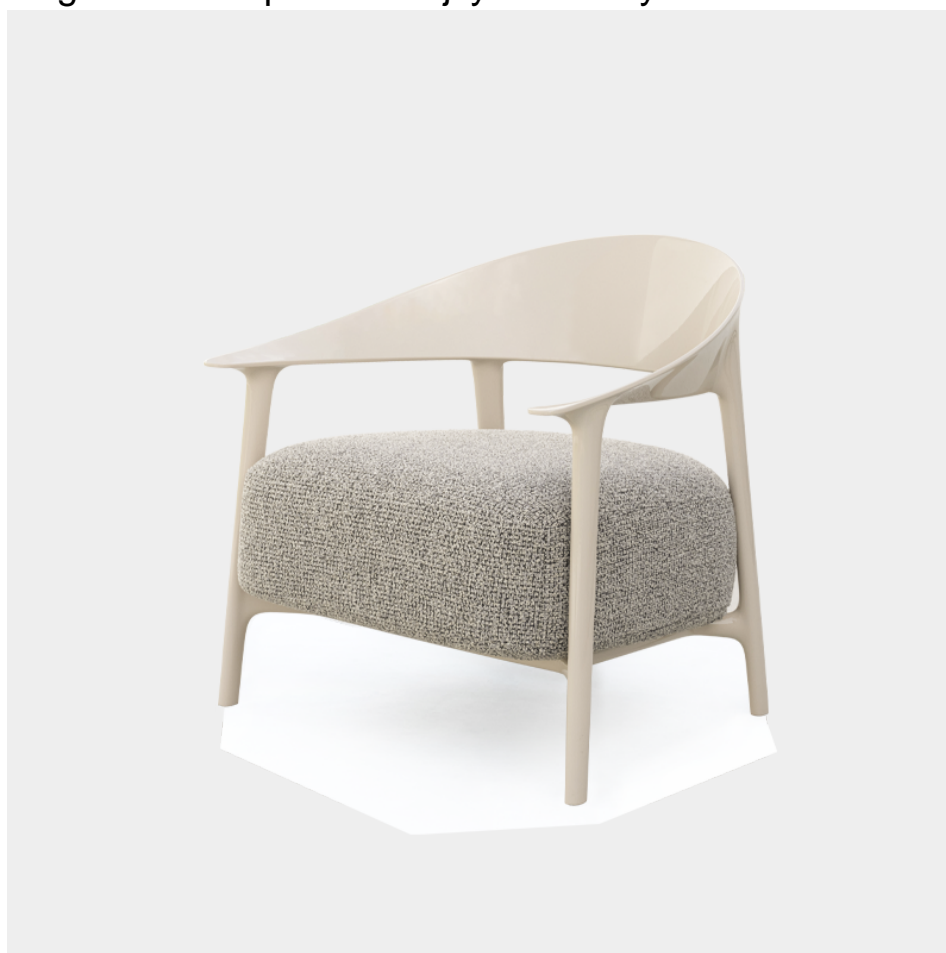

Africa lounge chair

by Eugeni Quitllet

Thank's to the Africa's recent success and growth, Vondom makes a commitment to sustainability but without forgetting what makes this collection so special, a practical yet elegant and serene collection, just like our Mediterranean Sea, where its inspiration comes from. The Africa chair also has simple and natural lines that are ideal to create the perfect setting in outdoor spaces to enjoy with family and friends.