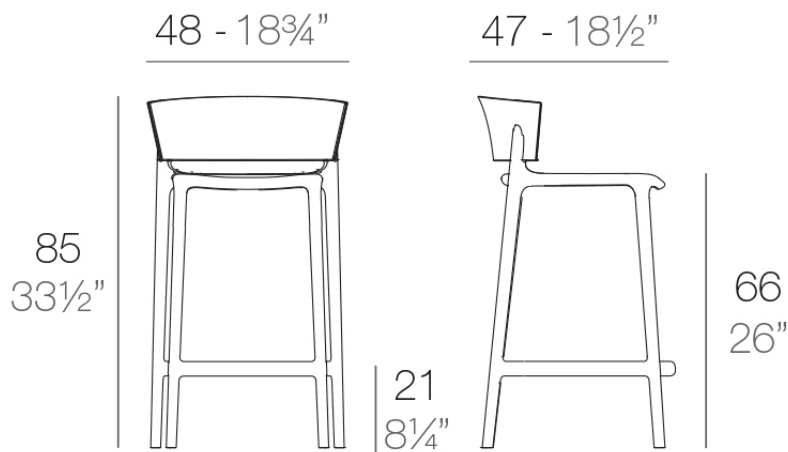

Info

Description

Made of gas air moulding injected polypropylene with fiber glass. Stackable. Available in several colors. Item suitable for indoor and outdoor use.

Weight: 4.76 Kg

AFRICA Taburete Alto 85

AFRICA Bar Stool 33¹/₂"

Accessories

- **Fabric**

Fabric

Finishes

finishes

BASIC PP
Ref. 65030

pickle